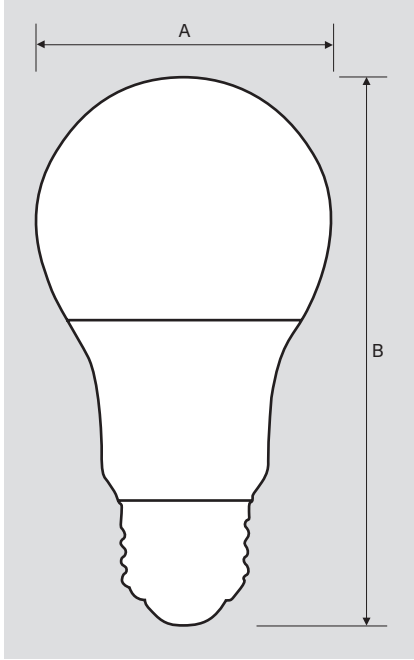

KT-LED6A19-O-8XX

REPLACEMENT LAMP

DESCRIPTION

6W A19 Lamp | 2700–5000K | > 80 CRI | Omni-Directional

LAMP TYPE: A19
BASE TYPE: E26 (Medium)
WATTAGE: 6W
COLOR TEMPERATURE: 2700–5000K
COLOR RENDERING INDEX (CRI): > 80
WARRANTY: 3 Years
RATED LIFE: L70 (15,000 Hours)

ELECTRICAL AND PERFORMANCE SPECIFICATIONS

Catalog Number	Description	Color Temp	Input Voltage	Rated Lamp Wattage	Legacy Equivalent Wattage	Base Type	Lumens	CRI	Beam Angle	Dimmable	Efficacy
KT-LED6A19-O-827	A19 bulb; Omni-directional; Dimmable	2700K	120V	6W	40W halogen	E26	450 lm	>80	230°	Yes	75 lm/W
KT-LED6A19-O-830	A19 bulb; Omni-directional; Dimmable	3000K	120V	6W	40W halogen	E26	450 lm	>80	230°	Yes	75 lm/W
KT-LED6A19-O-840	A19 bulb; Omni-directional; Dimmable	4000K	120V	6W	40W halogen	E26	450 lm	>80	230°	Yes	75 lm/W
KT-LED6A19-O-850	A19 bulb; Omni-directional; Dimmable	5000K	120V	6W	40W halogen	E26	450 lm	>80	230°	Yes	75 lm/W

KT-LED6A19-O-8XX REPLACEMENT LAMP

PHYSICAL CHARACTERISTICS

LAMP DIMENSIONS

A (Diameter)	2.36"
B (Length)	4.33"

BASE TYPE: E26 (Medium)

PACKAGING

Carton Quantity	60 pcs
Carton Dimensions	15.55" × 13.07" × 10"
Carton Weight	10.6 lbs